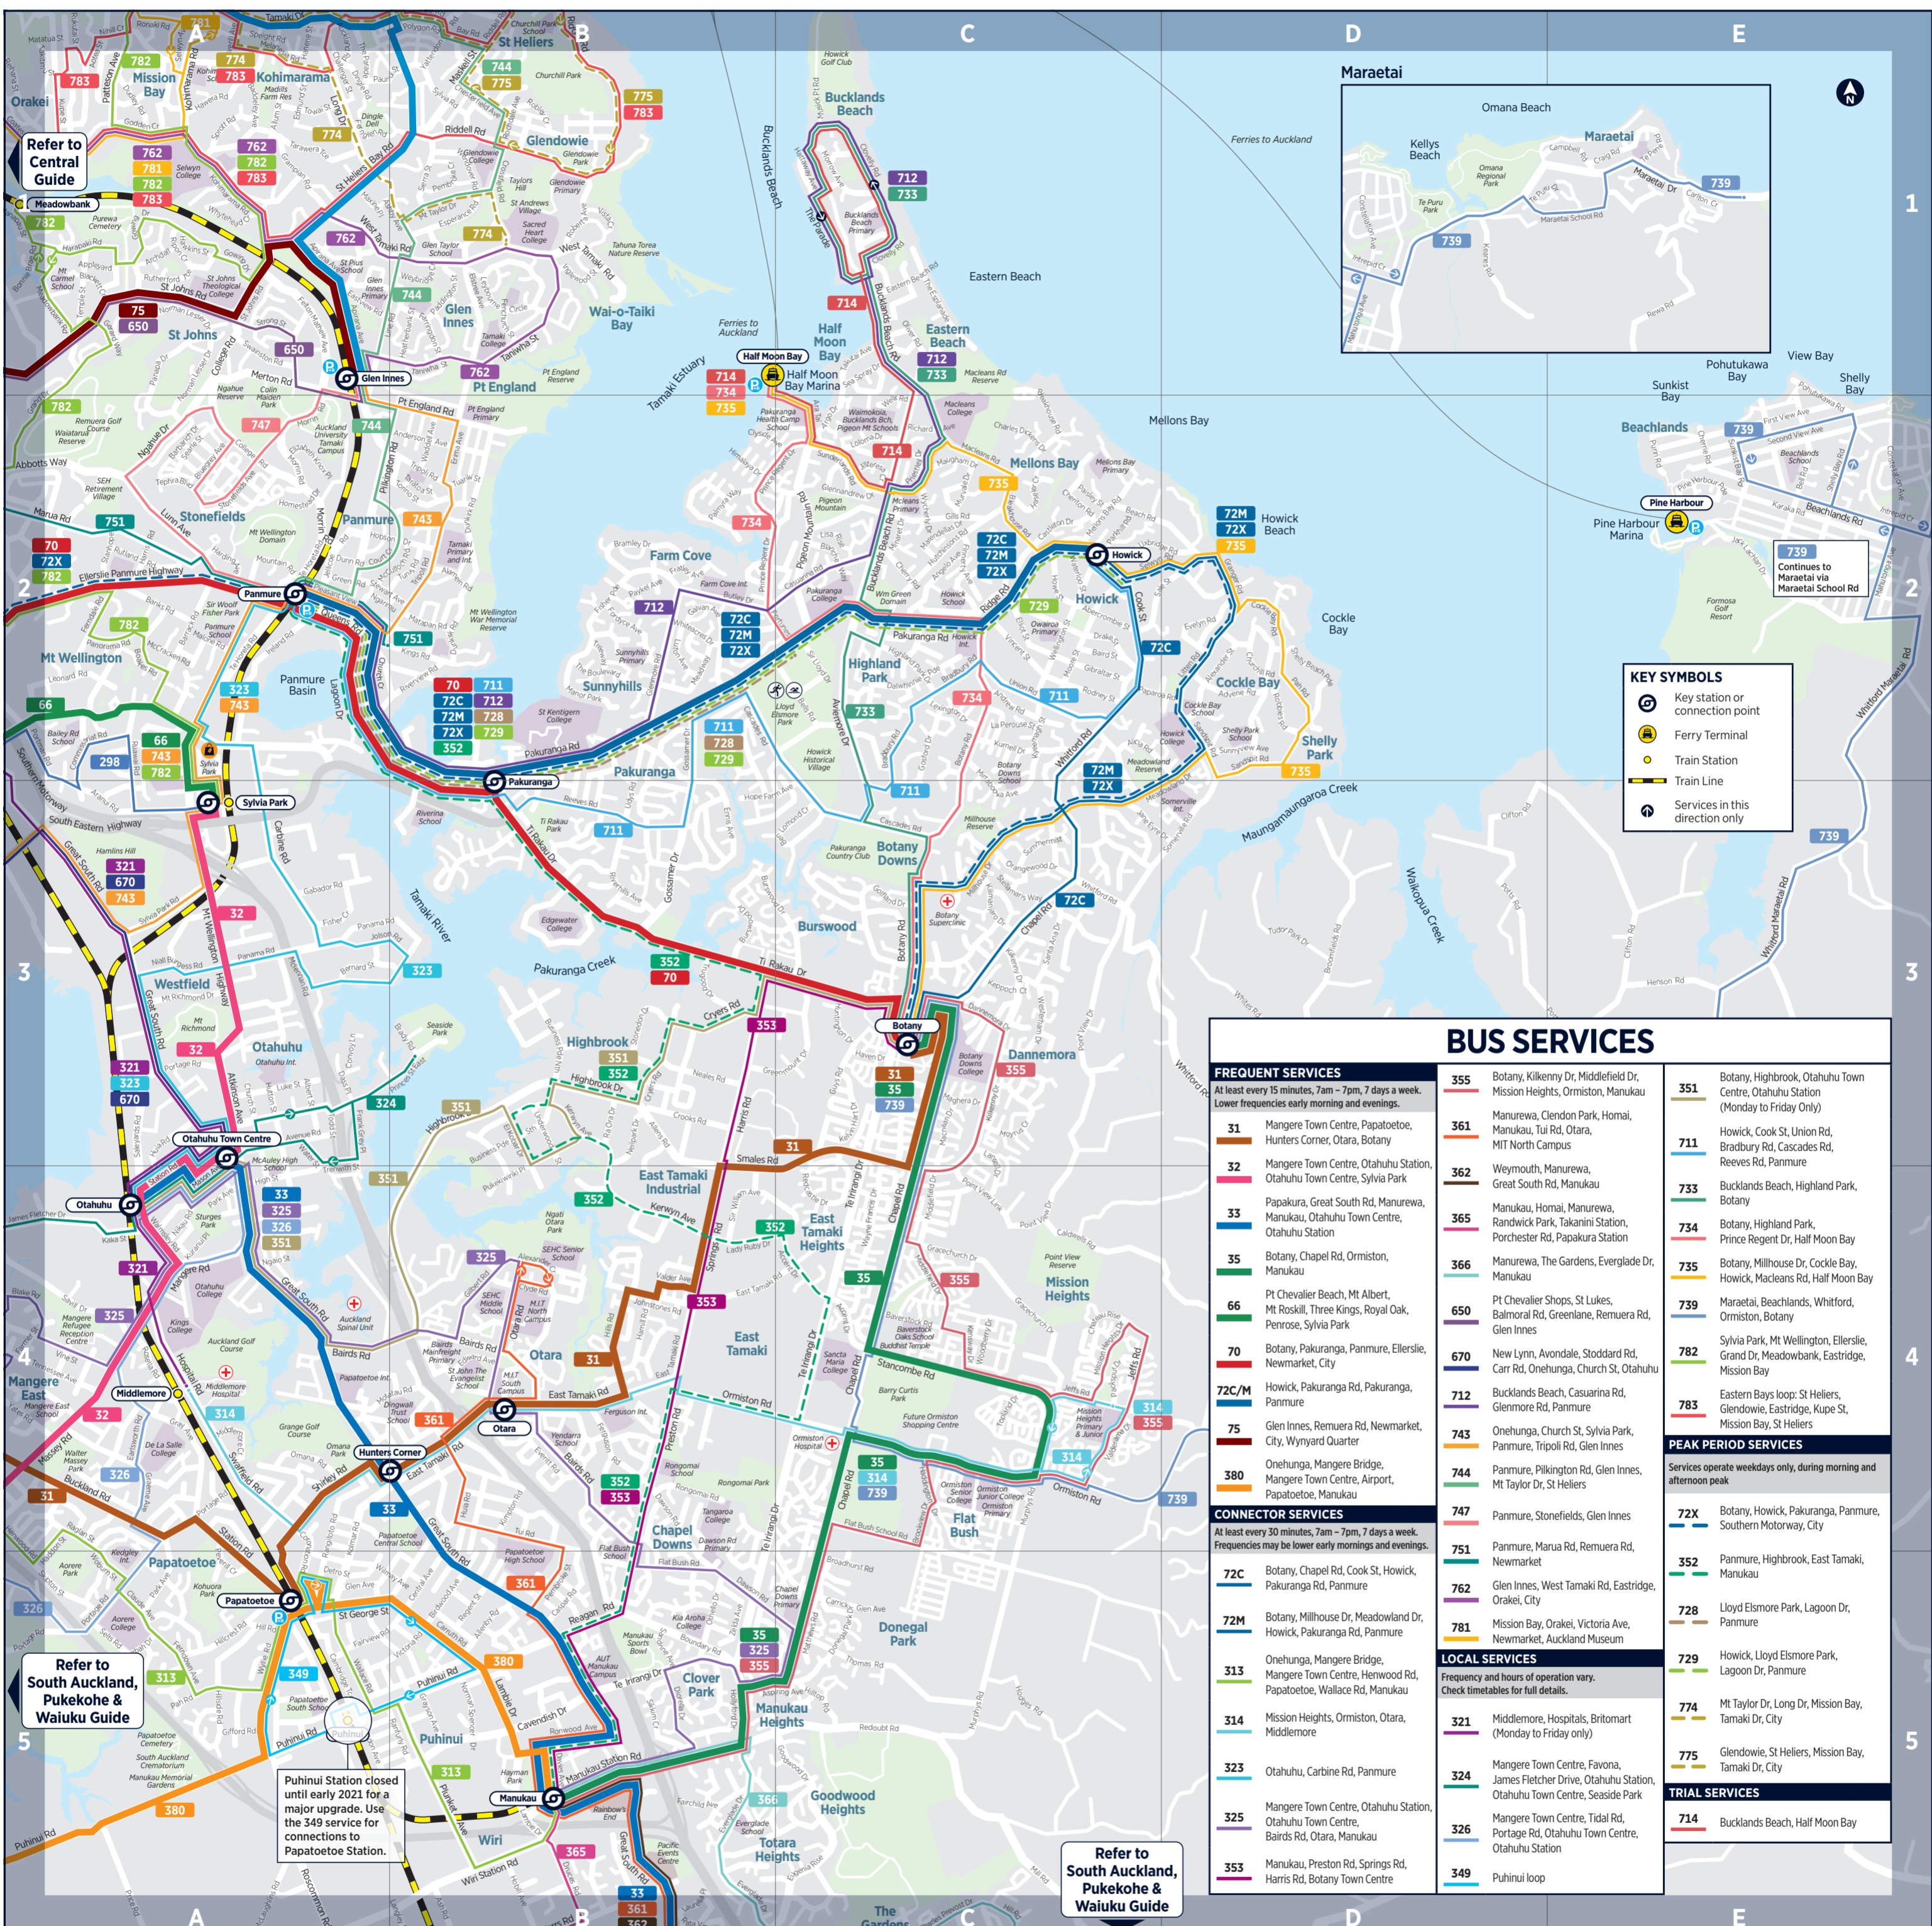

# East Auckland Network Map

**KEY SYMBOLS**

- Key station or connection point
- Ferry Terminal
- Train Station
- Train Line
- Services in this direction only

## Index

A4	Auckland Spinal Unit		C5	Donegal Park		A1	Orakei		B5	Puhinui	
E2	Beachlands		C4	East Tamaki Heights		C4	Ormiston Hospital		A5	Puhinui Station	
C3	Botany Downs		B4	East Tamaki Industrial		A4	Otahuhu		D2	Shelly Park	
C3	Botany Super Clinic		B2	Eastern Beach		A4	Otahuhu Station		B1	St Heliers	
C3	Botany Town Centre		C4	Farm Cove		A4	Otahuhu Town Centre		A1	St Johns	
C1	Bucklands Beach		B1	Flat Bush		A3	Otahuhu Town Centre		A2	Stonefields	
C3	Burswood		B1	Glendowie		B4	Otara		B2	Sunnyhills	
B4	Chapel Downs		B1	Glen Innes		B2	Pakuranga		A2	Sylvia Park	
B5	Clover Park		A1	Glen Innes Station		A2	Panmure		A3	Sylvia Park Station	
D2	Cocks Bay		C5	Goodwood Heights		A5	Papatoetoe		A2	University of Auckland - Tamaki Campus	
C3	Dannemora		C1	Half Moon Bay		A5	Papatoetoe Station		C5	Totara Heights	
			B3	Highbrook		E2	Pine Harbour Marina		B1	Wai-o-Taiki Bay	
			C2	Highland Park		B1	Pt England		A3	Westfield	
			C2	Howick					B5	Wiri	
			C2	Howick Historical Village							